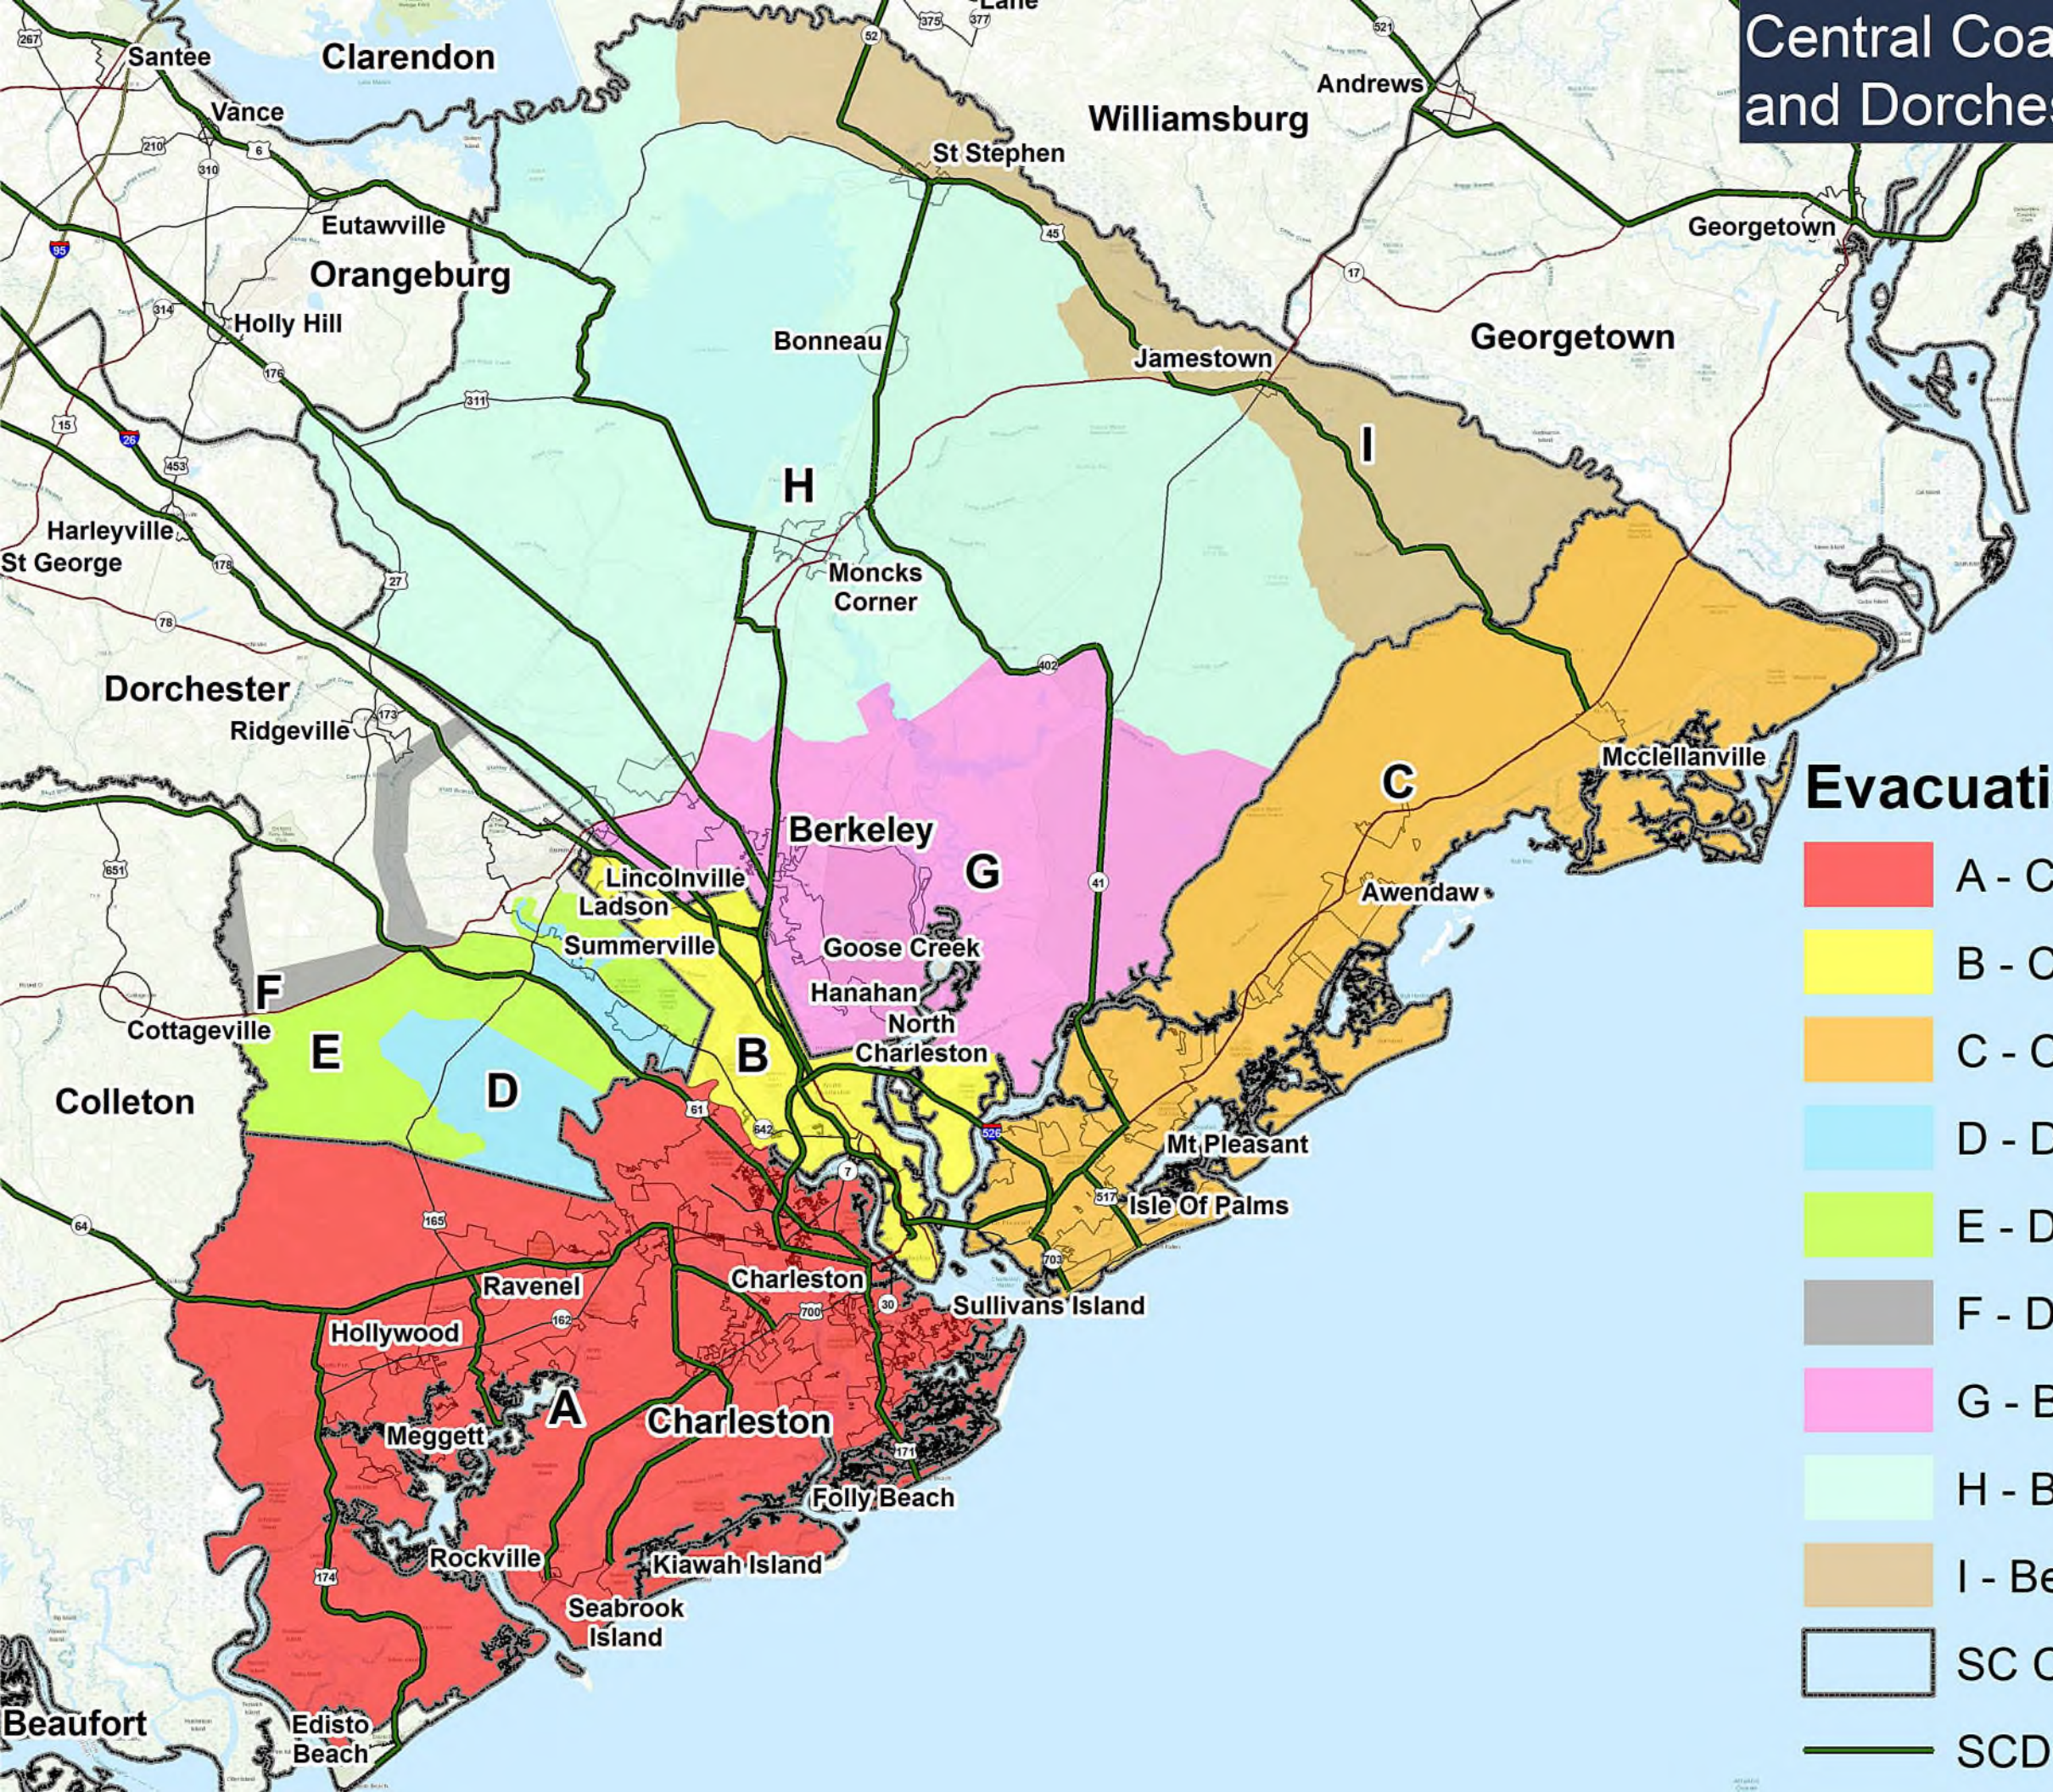

Central Coast - Berkeley, Charleston, and Dorchester Evacuation Zones

Evacuation Zones

-  A - Charleston
-  B - Charleston, Berkeley - NEW
-  C - Charleston
-  D - Dorchester
-  E - Dorchester
-  F - Dorchester
-  G - Berkeley
-  H - Berkeley
-  I - Berkeley
-  SC County Boundaries
-  SCDOT Hurricane Evacuation Routes